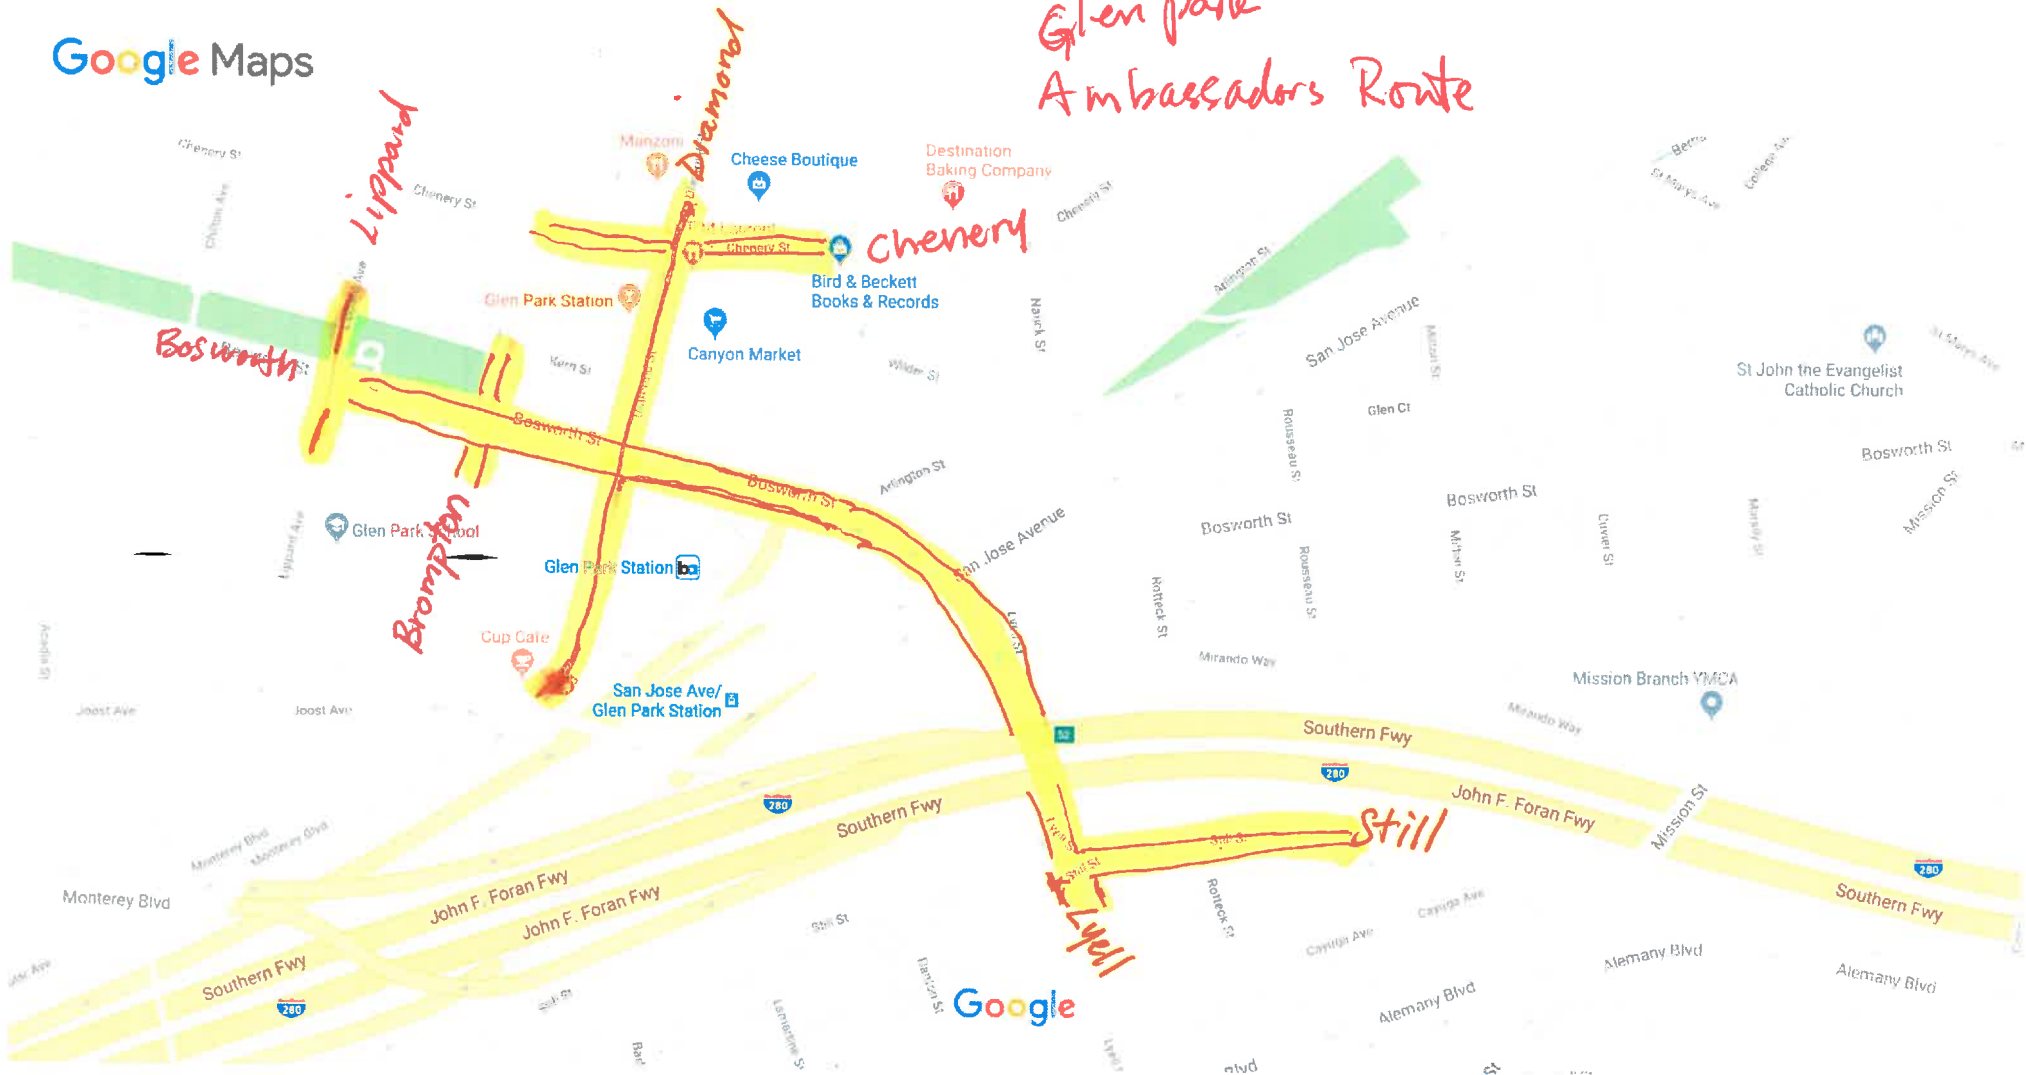

Google Maps

Glen Park Ambassadors Route

Map data ©2018 Google 200 ft